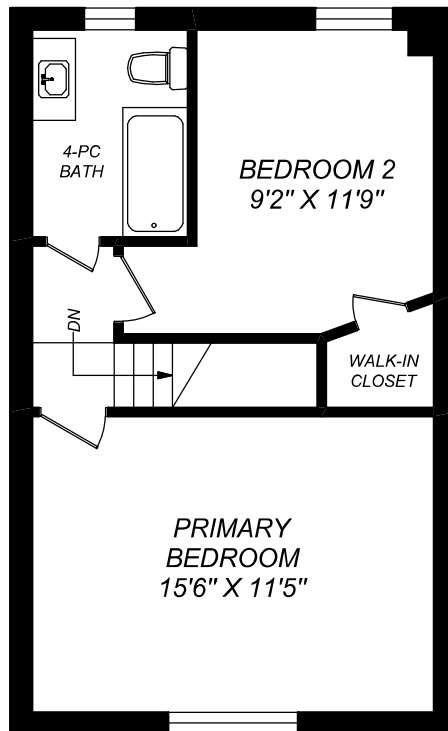

109 RIVERDALE AVENUE

MAIN FLOOR
843 SQUARE FEET
(CEILING HEIGHT : 8'-9")

SECOND FLOOR
480 SQUARE FEET
(CEILING HEIGHT : 8'-3")

LOWER LEVEL
480 SQUARE FEET
(CEILING HEIGHT : 6'-6")

416 573 2096

E & O.E.

Floor plan may not be 100% accurate.