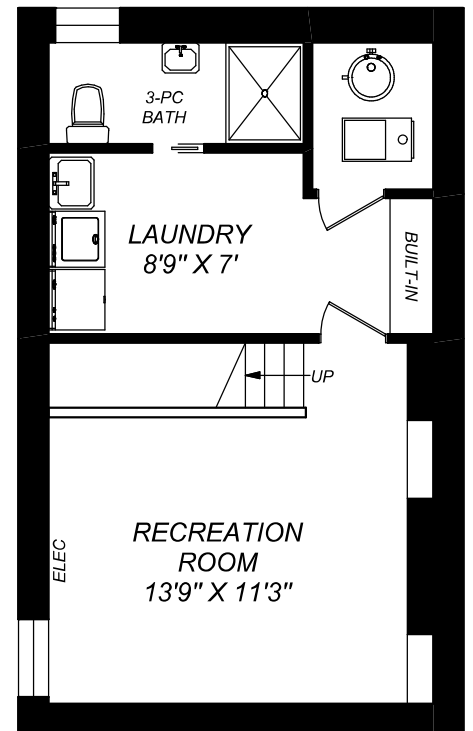

109 RIVERDALE AVENUE

MAIN FLOOR
843 SQUARE FEET
(CEILING HEIGHT : 8'-9")

SECOND FLOOR
480 SQUARE FEET
(CEILING HEIGHT : 8'-3")

LOWER LEVEL
480 SQUARE FEET
(CEILING HEIGHT : 6'-6")

416 573 2096

E & O.E.

Floor plan may not be 100% accurate.