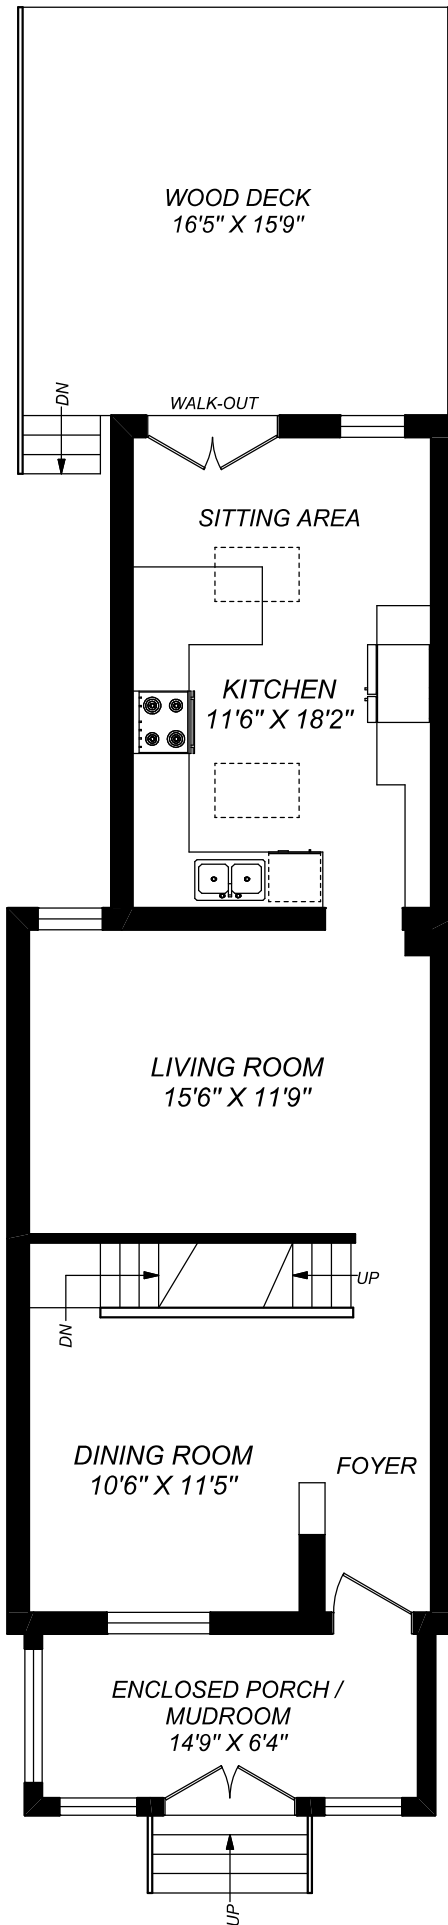

109 RIVERDALE AVENUE

MAIN FLOOR
843 SQUARE FEET
(CEILING HEIGHT : 8'-9")

SECOND FLOOR
480 SQUARE FEET
(CEILING HEIGHT : 8'-3")

LOWER LEVEL
480 SQUARE FEET
(CEILING HEIGHT : 6'-6")

416 573 2096

E & O.E.

Floor plan may not be 100% accurate.