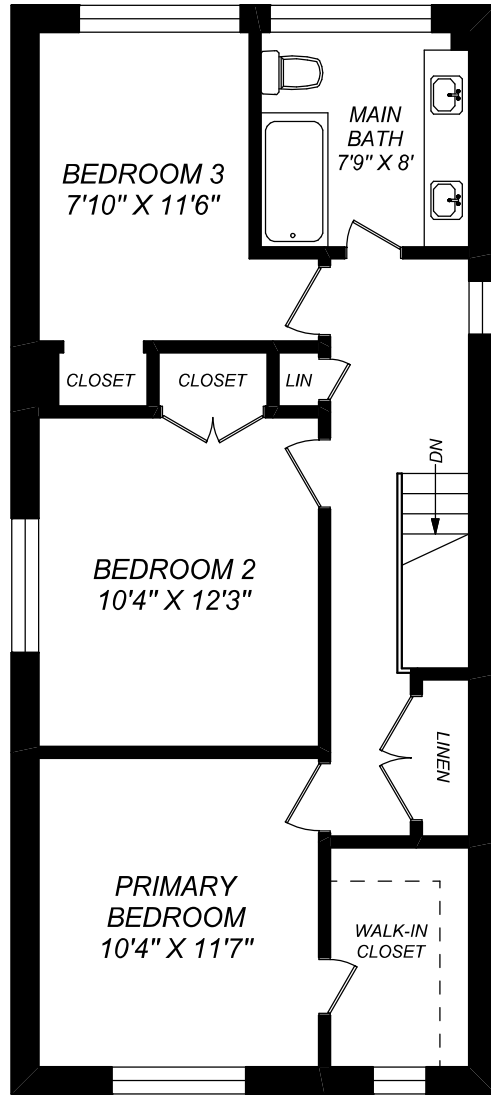

82 CONDOR AVENUE

MAIN FLOOR
705 SQUARE FEET
(CEILING HEIGHT : 8'-6")

SECOND FLOOR
705 SQUARE FEET
(CEILING HEIGHT : 8'-4")

LOWER LEVEL
705 SQUARE FEET
(CEILING HEIGHT : 7'-9")