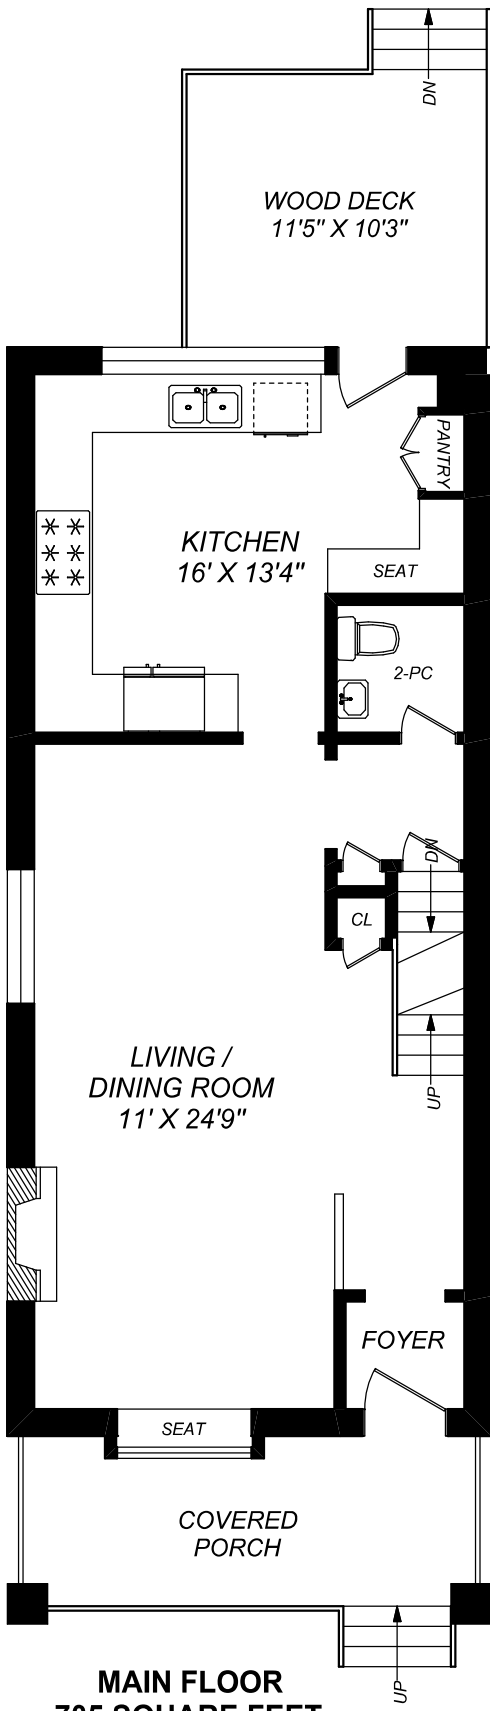

82 CONDOR AVENUE

MAIN FLOOR
705 SQUARE FEET
(CEILING HEIGHT : 8'-6")

SECOND FLOOR
705 SQUARE FEET
(CEILING HEIGHT : 8'-4")

LOWER LEVEL
705 SQUARE FEET
(CEILING HEIGHT : 7'-9")