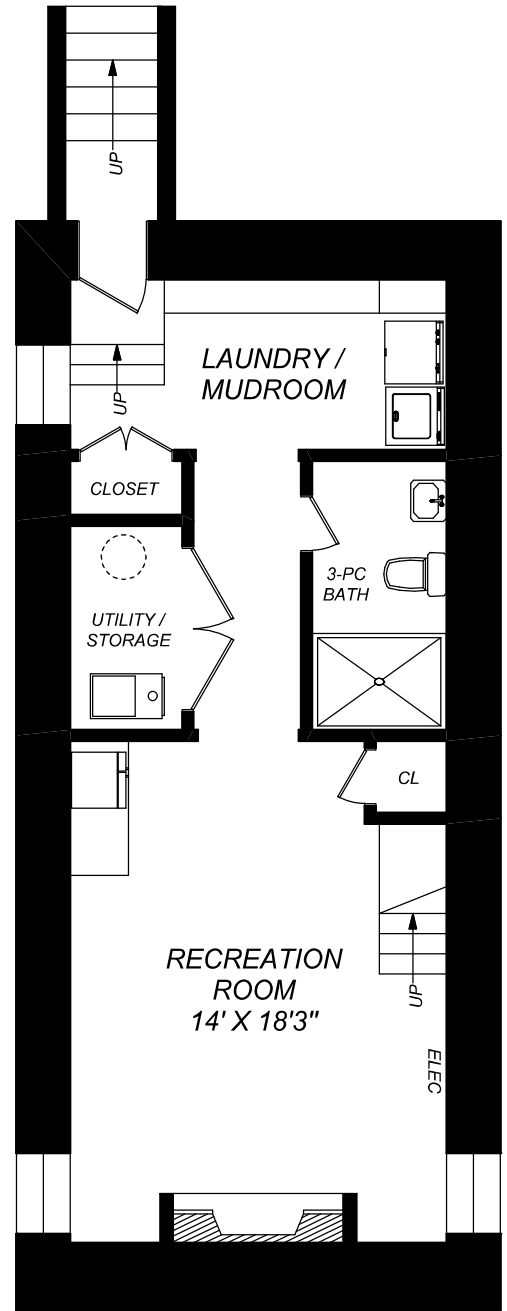

82 CONDOR AVENUE

MAIN FLOOR
705 SQUARE FEET
(CEILING HEIGHT : 8'-6")

SECOND FLOOR
705 SQUARE FEET
(CEILING HEIGHT : 8'-4")

LOWER LEVEL
705 SQUARE FEET
(CEILING HEIGHT : 7'-9")