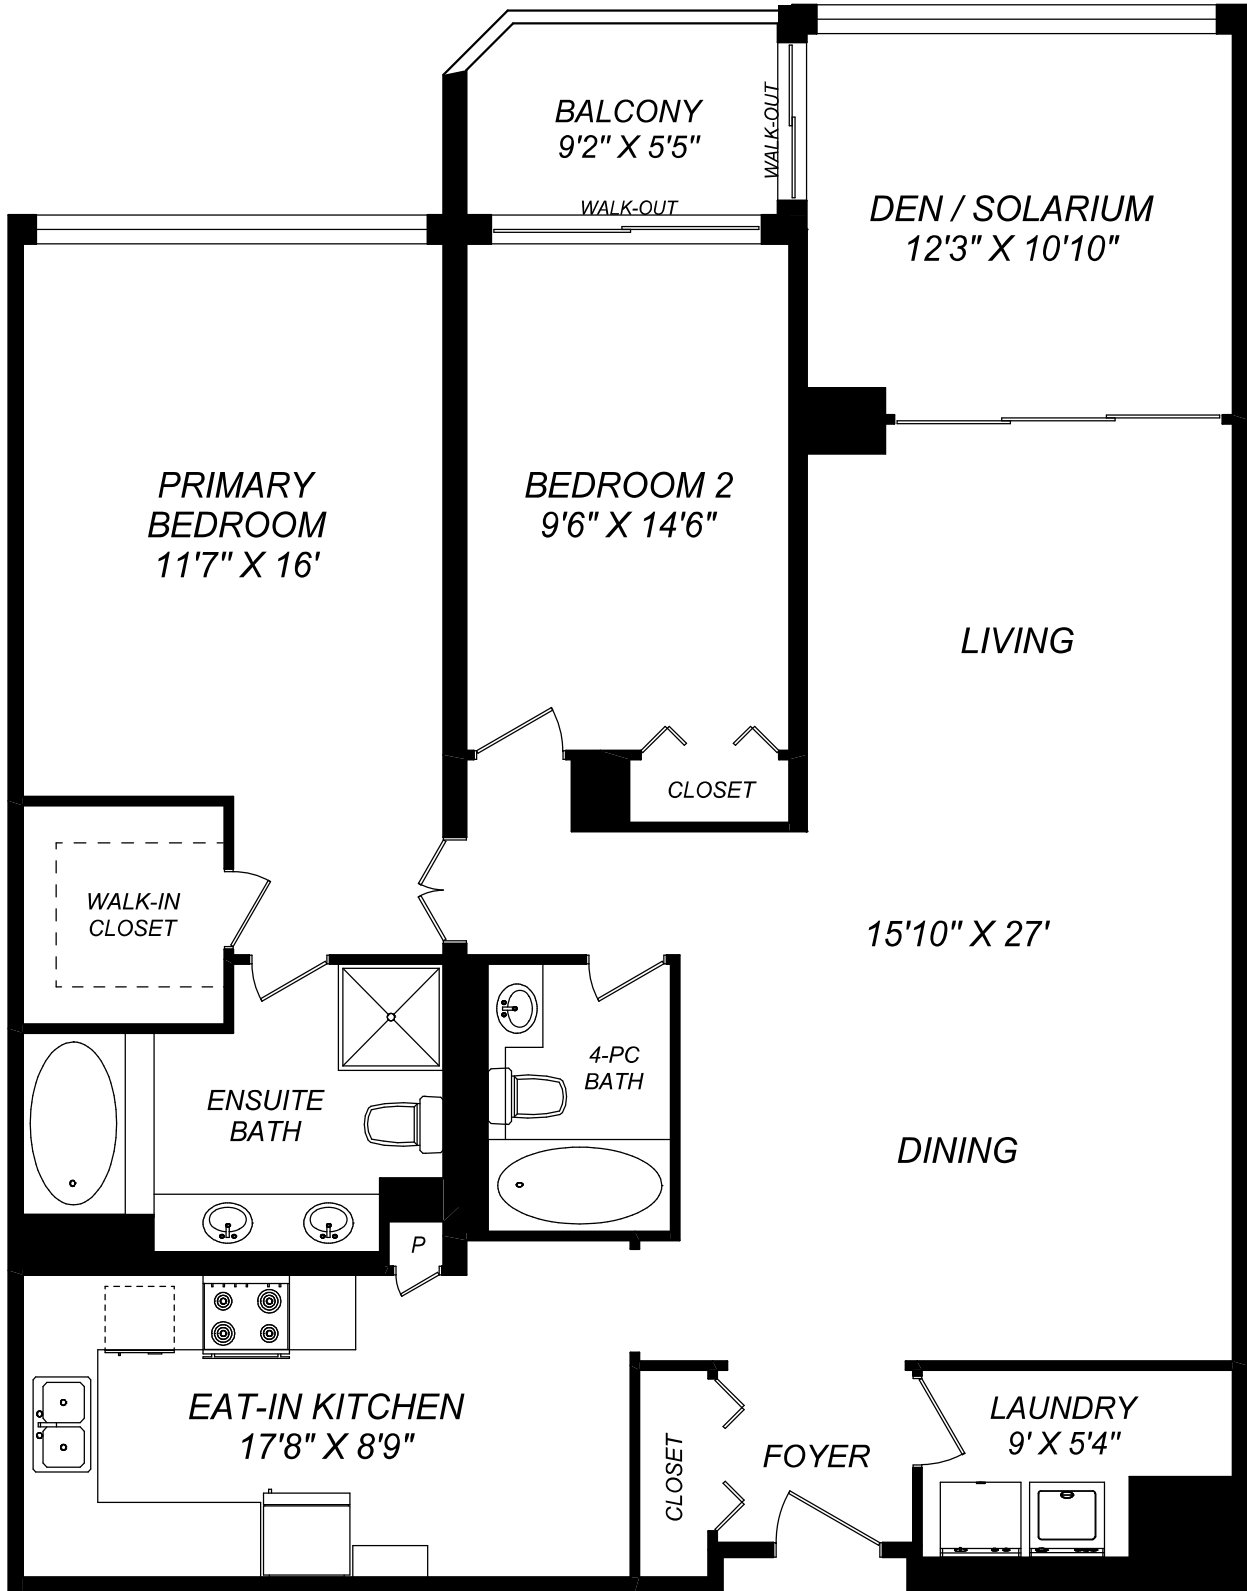

65 SPRING GARDEN AVENUE - SUITE 103

1508 SQUARE FEET

CEILING HEIGHT = 8'-9"

truPlan

416 573 2096

E & O.E.

Floor plan may not be 100% accurate.