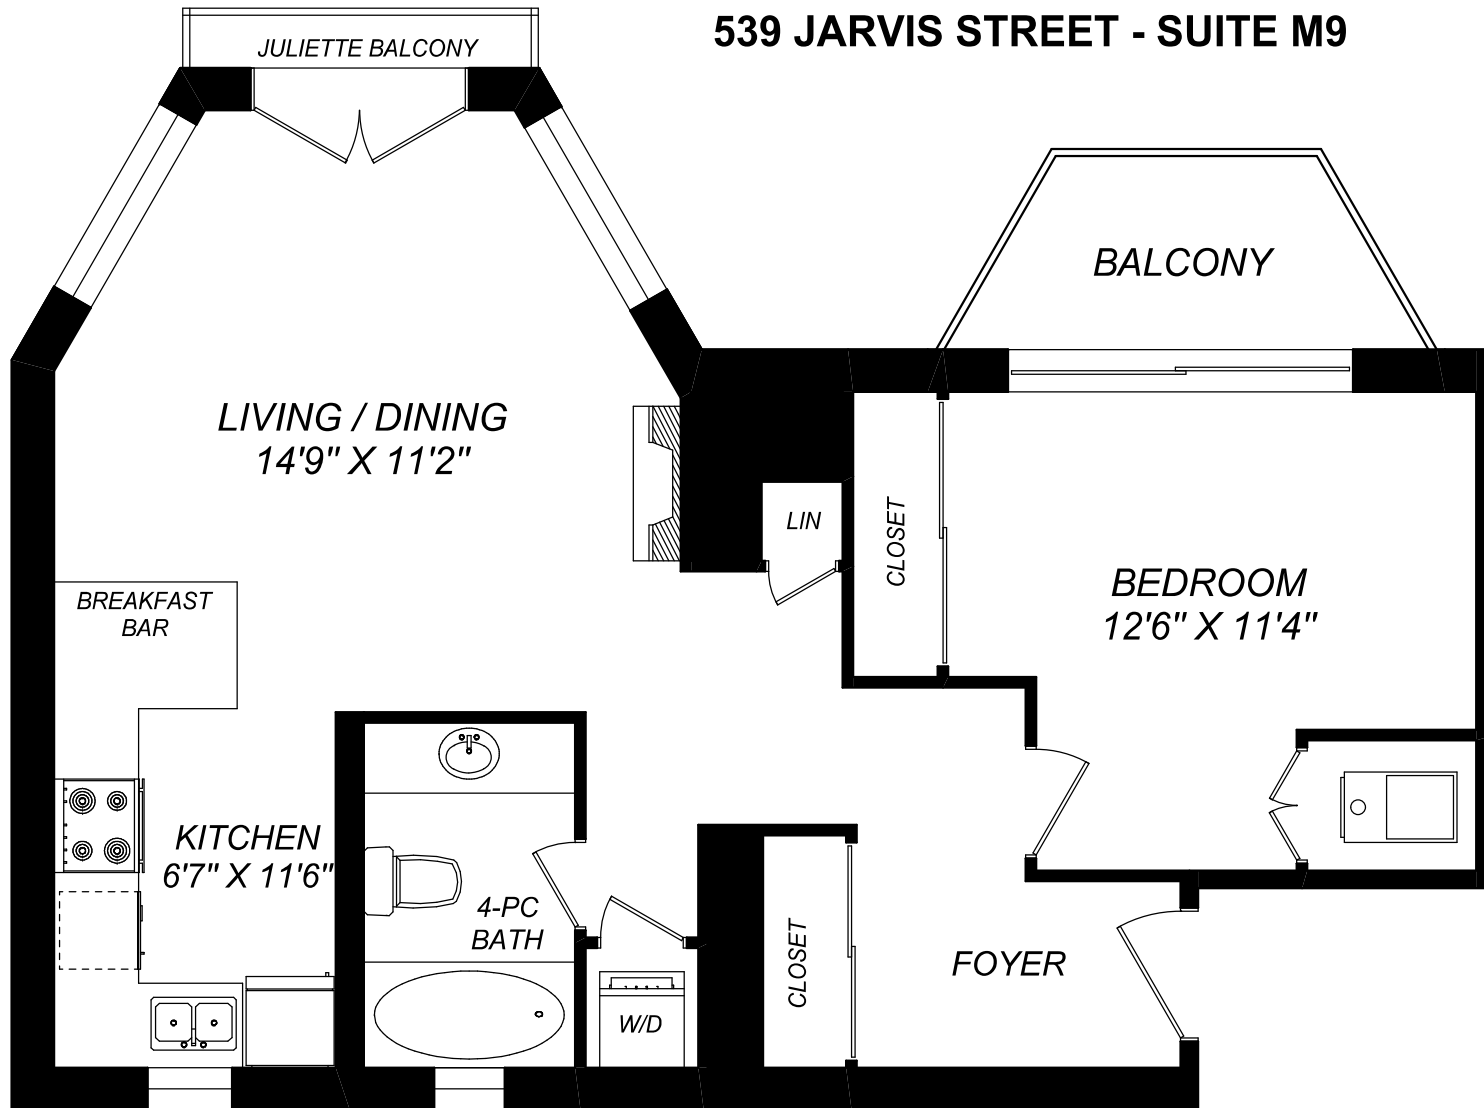

539 JARVIS STREET - SUITE M9

653 SQUARE FEET

CEILING HEIGHT : 9'-6"

truPlan

416 573 2096

E & O.E.

Floor plan may not be 100% accurate.