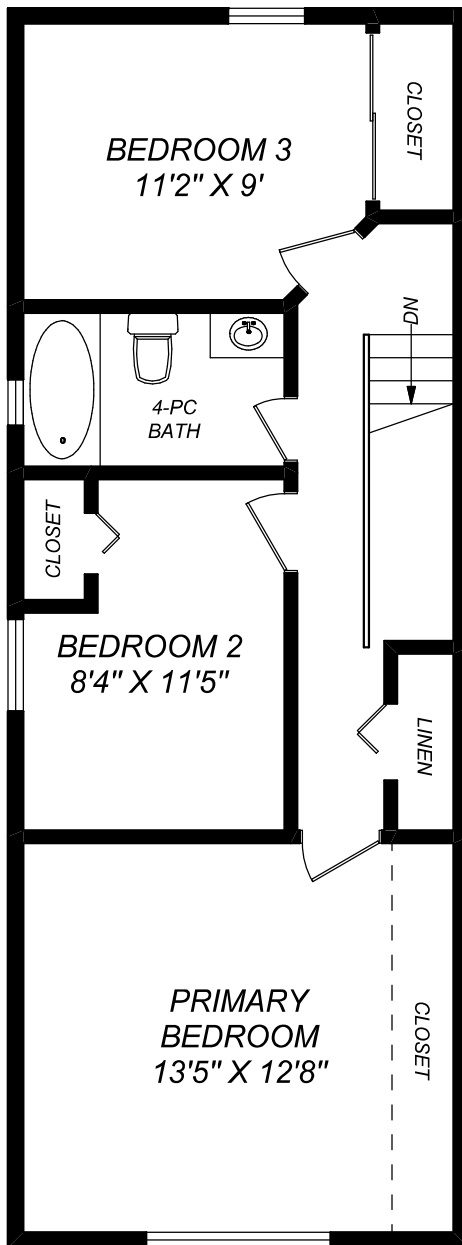

501 STRATHMORE BOULEVARD

tryPlan

416 573 2096

E & O.E.

Floor plan may not be 100% accurate.

MAIN FLOOR
568 SQUARE FEET
(CEILING HEIGHT : 8'-0")

SECOND FLOOR
605 SQUARE FEET
(CEILING HEIGHT : 8'-0")

LOWER LEVEL
568 SQUARE FEET
(CEILING HEIGHT : 6'-3")