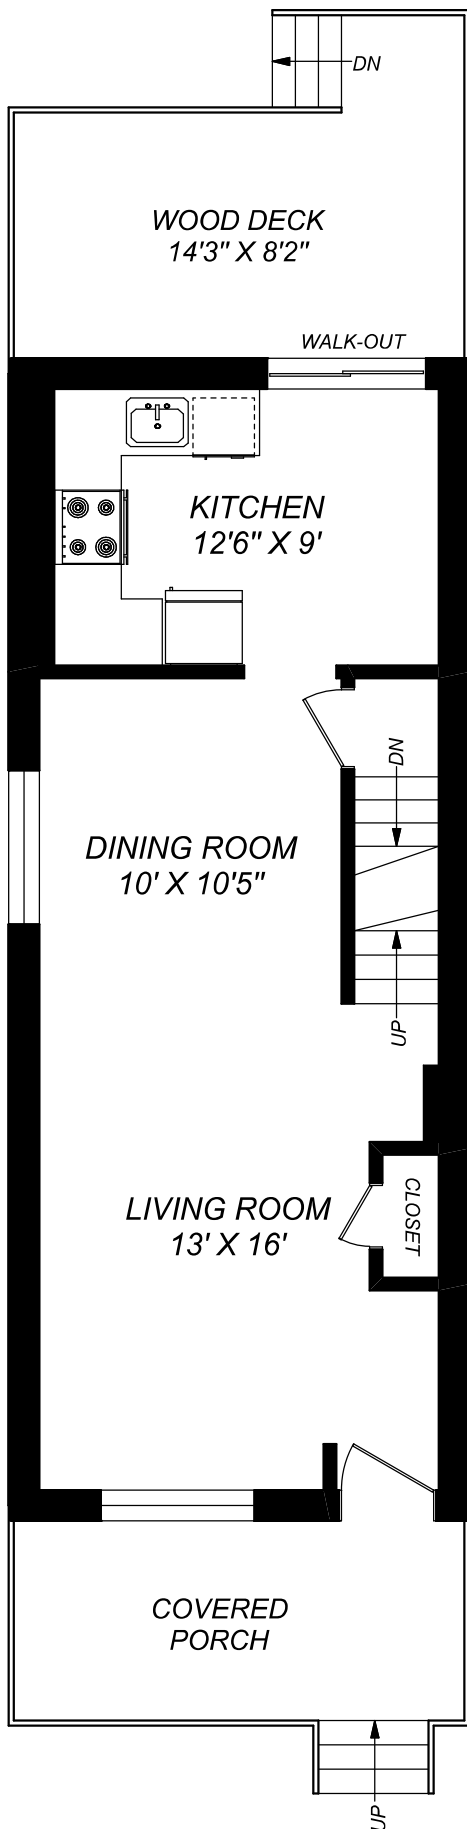

501 STRATHMORE BOULEVARD

tryPlan

416 573 2096

E & O.E.

Floor plan may not be 100% accurate.

MAIN FLOOR
568 SQUARE FEET
(CEILING HEIGHT : 8'-0")

SECOND FLOOR
605 SQUARE FEET
(CEILING HEIGHT : 8'-0")

LOWER LEVEL
568 SQUARE FEET
(CEILING HEIGHT : 6'-3")