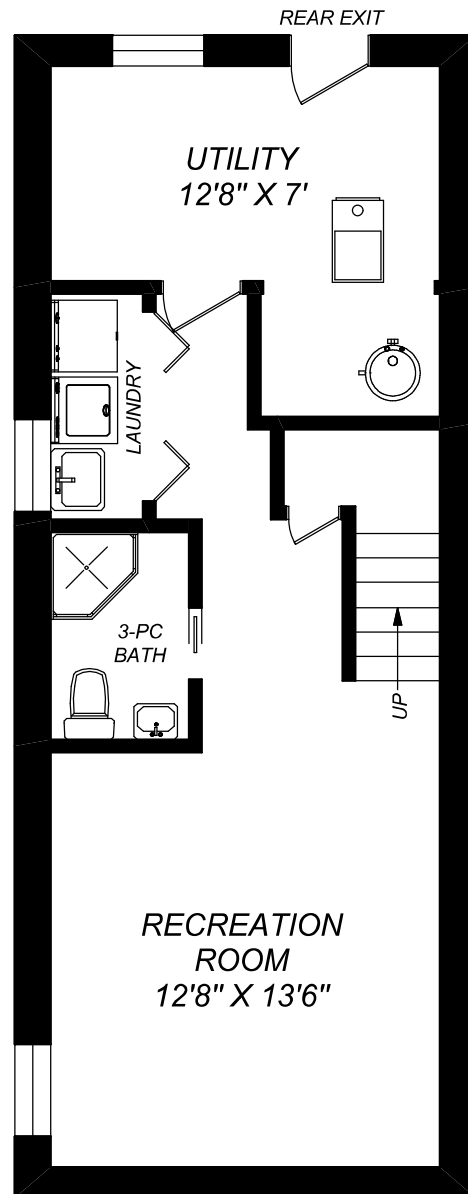

501 STRATHMORE BOULEVARD

tryPlan

416 573 2096

E & O.E.

Floor plan may not be 100% accurate.

MAIN FLOOR
568 SQUARE FEET
(CEILING HEIGHT : 8'-0")

SECOND FLOOR
605 SQUARE FEET
(CEILING HEIGHT : 8'-0")

LOWER LEVEL
568 SQUARE FEET
(CEILING HEIGHT : 6'-3")