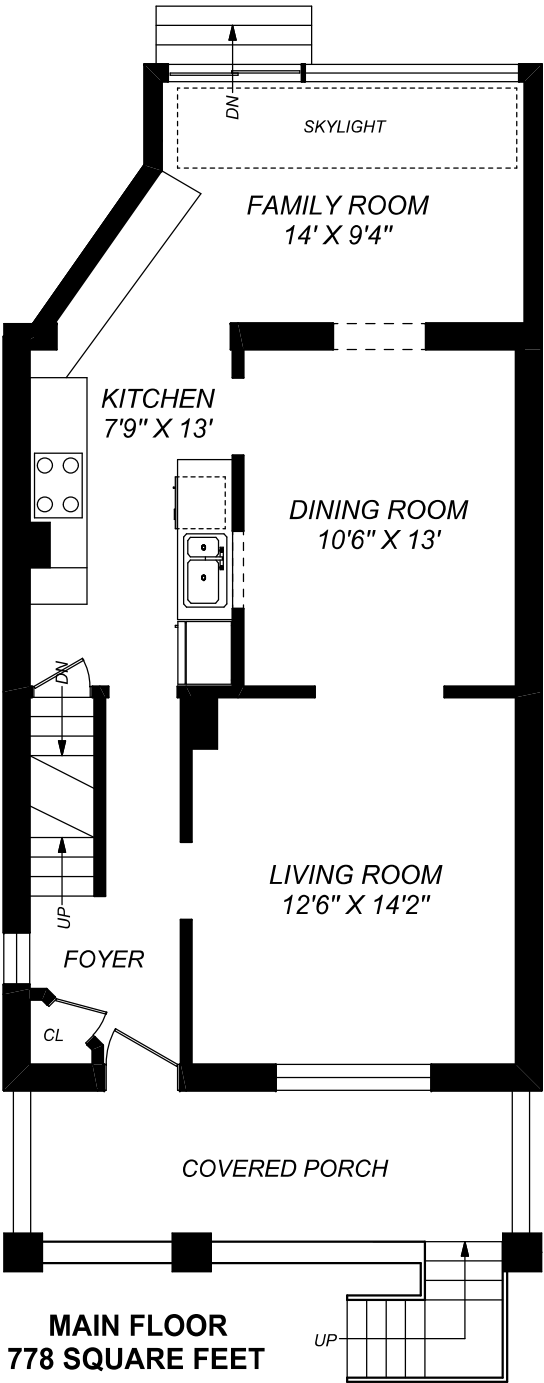

500 DAVISVILLE AVENUE

truPlan

416 573 2096

E & O.E.

Floor plan may not be 100% accurate.