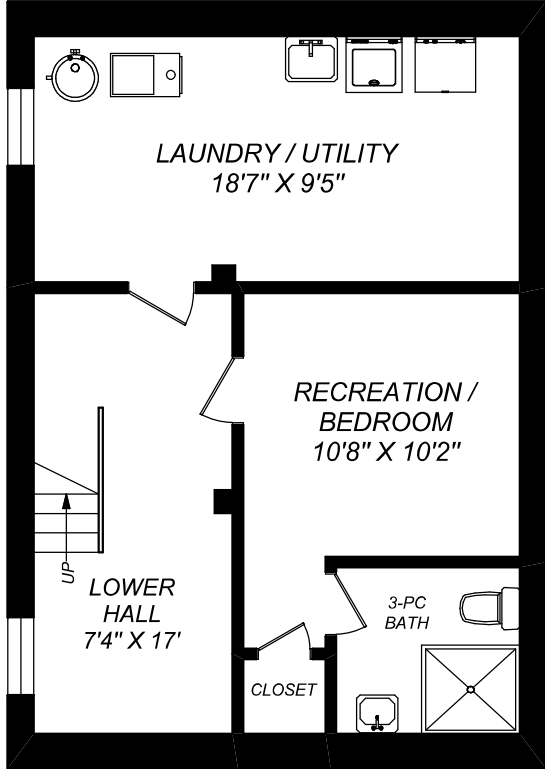

500 DAVISVILLE AVENUE

truPlan

416 573 2096

E & O.E.

Floor plan may not be 100% accurate.