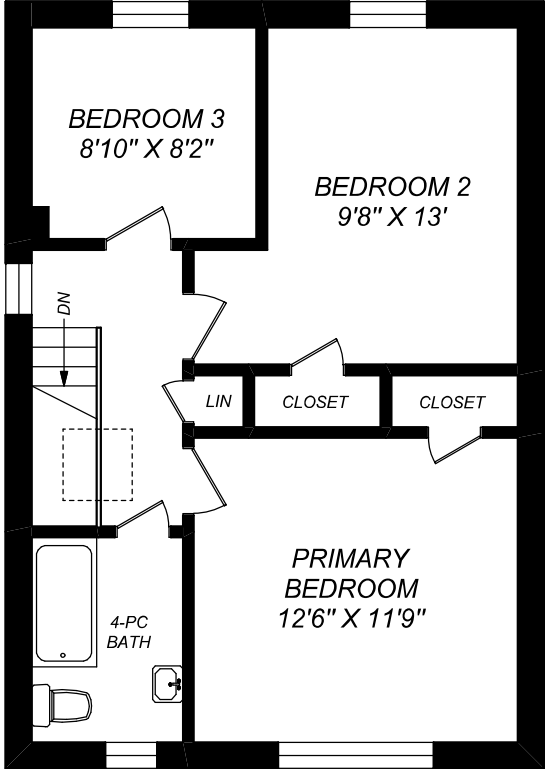

500 DAVISVILLE AVENUE

truPlan

416 573 2096

E & O.E.

Floor plan may not be 100% accurate.