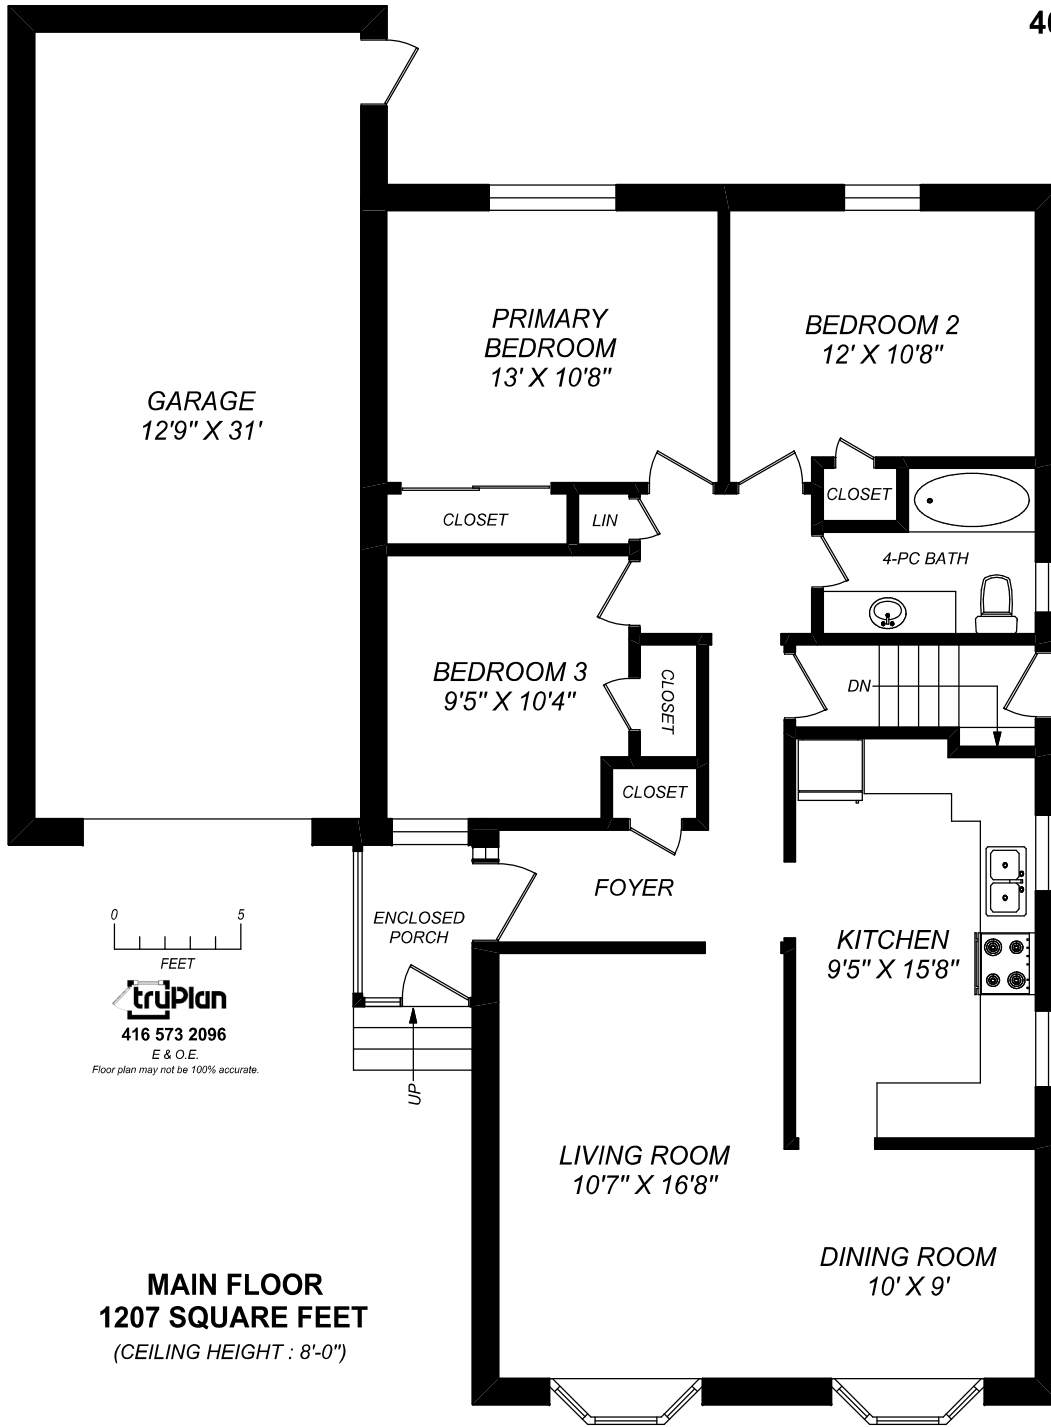

46 RISDON COURT

truPlan
416 573 2096
E & O.E.
Floor plan may not be 100% accurate.

LOWER LEVEL
1207 SQUARE FEET
(CEILING HEIGHT : 7'-0")