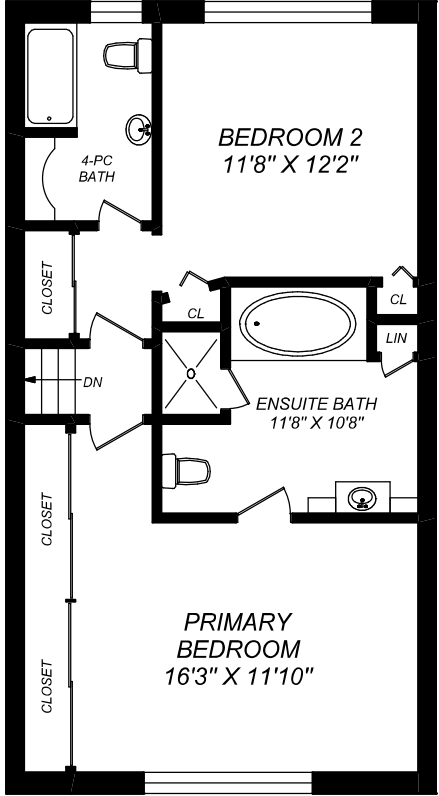

4 CRANLEIGH COURT

truPlan
416 573 2096
E & O.E.

Floor plan may not be 100% accurate.

MAIN FLOOR
1242 SQUARE FEET
CEILING HEIGHT : 8'-0"

SECOND FLOOR
770 SQUARE FEET
CEILING HEIGHT : 8'-0"

LOWER LEVEL
895 SQUARE FEET
CEILING HEIGHT : 7'-0"