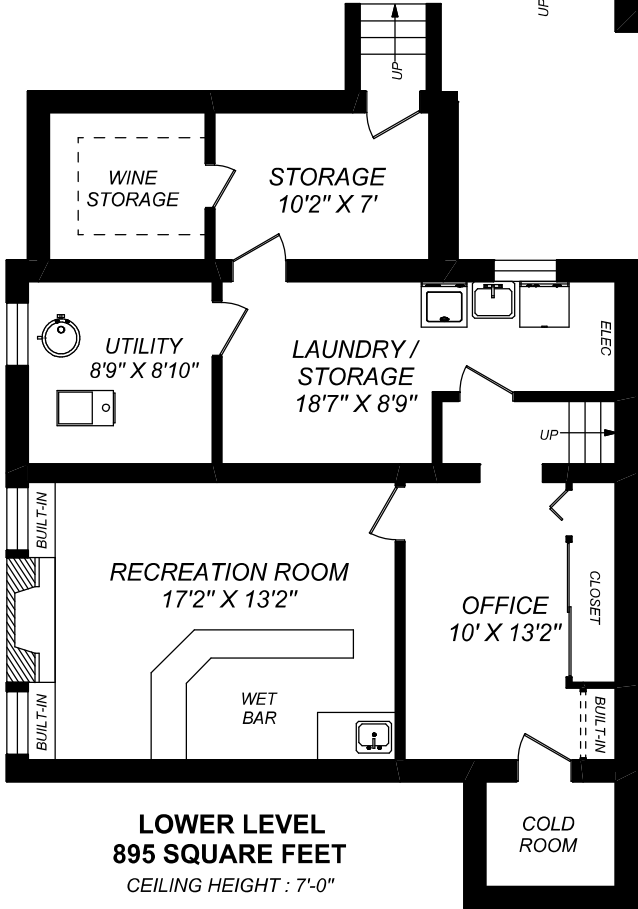

4 CRANLEIGH COURT

truPlan
416 573 2096
E & O.E.

Floor plan may not be 100% accurate.

MAIN FLOOR
1242 SQUARE FEET
CEILING HEIGHT : 8'-0"

SECOND FLOOR
770 SQUARE FEET
CEILING HEIGHT : 8'-0"

LOWER LEVEL
895 SQUARE FEET
CEILING HEIGHT : 7'-0"