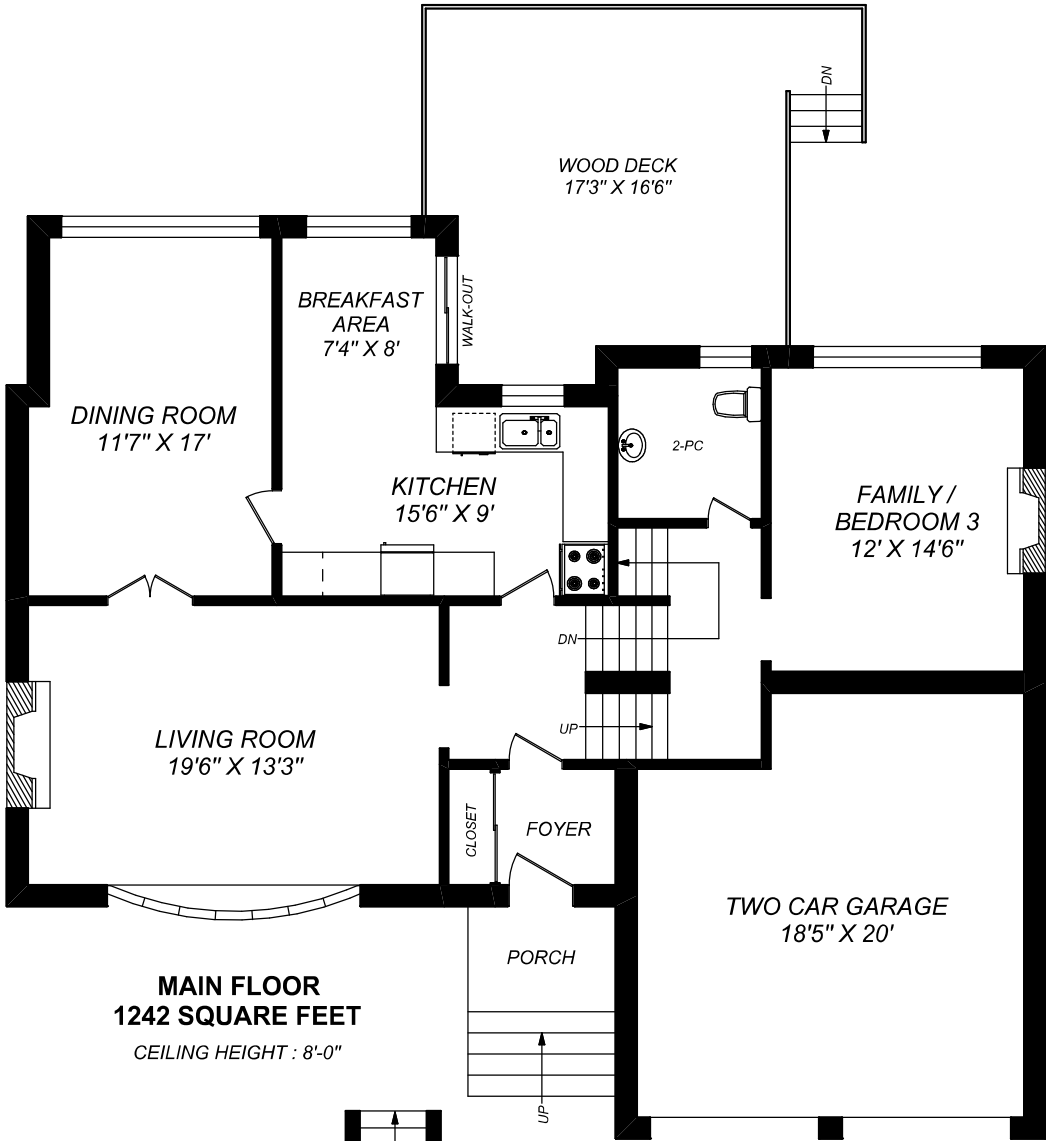

4 CRANLEIGH COURT

truPlan
416 573 2096
E & O.E.

Floor plan may not be 100% accurate.

MAIN FLOOR
1242 SQUARE FEET
CEILING HEIGHT : 8'-0"

SECOND FLOOR
770 SQUARE FEET
CEILING HEIGHT : 8'-0"

LOWER LEVEL
895 SQUARE FEET
CEILING HEIGHT : 7'-0"