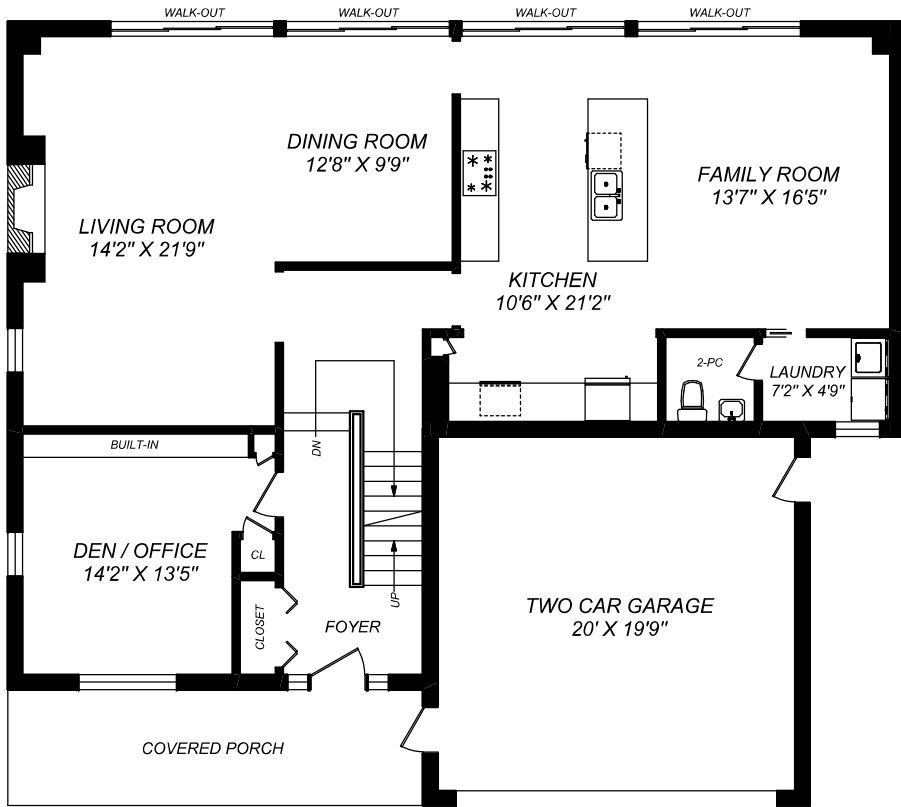

31 SAGEBRUSH LANE

MAIN FLOOR
1510 SQUARE FEET
(CEILING HEIGHT : 8' - 0")