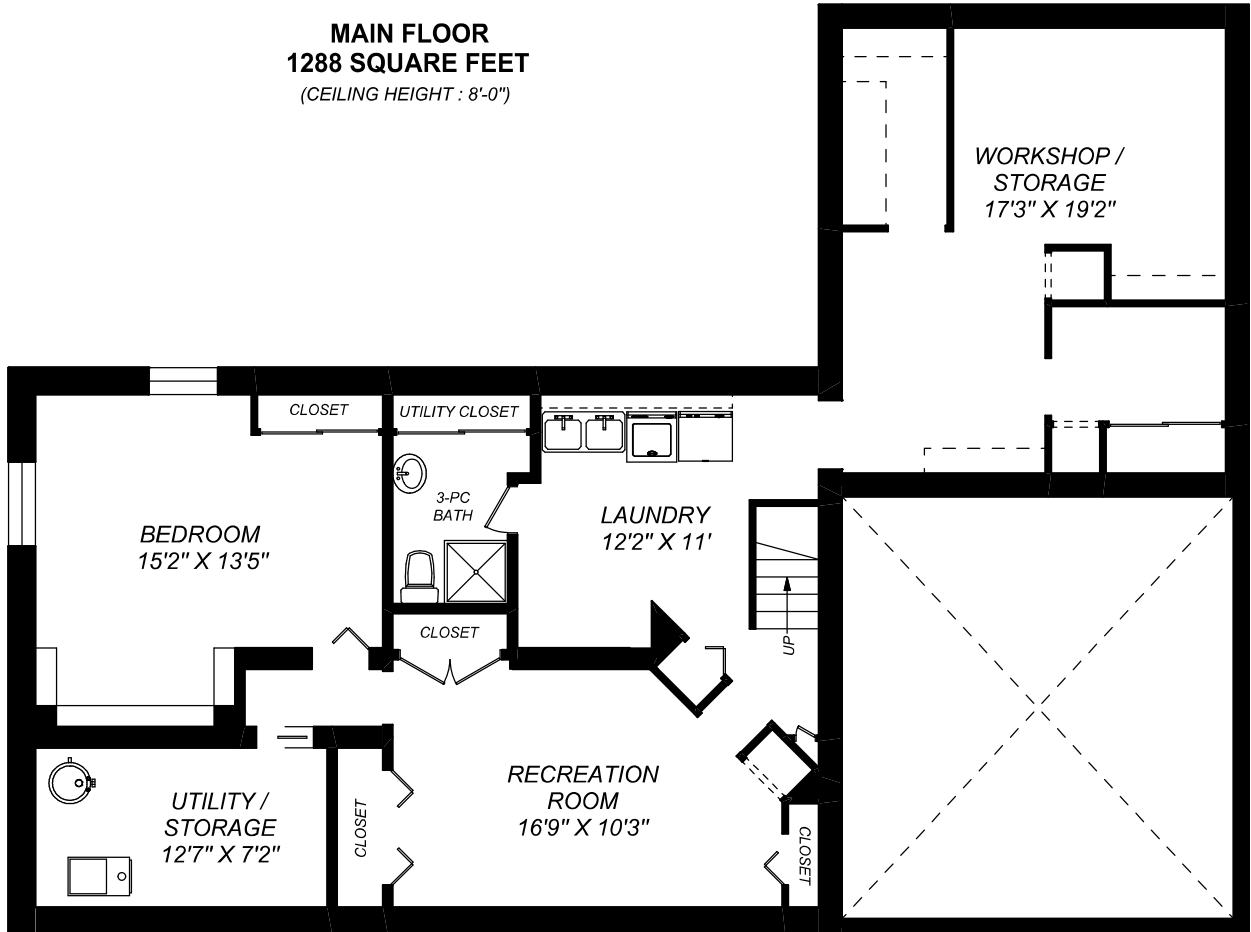

**3 HILLTOP DRIVE  
CALEDON**

416 573 2096

E & O.E.

Floor plan may not be 100% accurate

**MAIN FLOOR**  
**1288 SQUARE FEET**  
(CEILING HEIGHT : 8'-0")

**LOWER LEVEL**  
**1288 SQUARE FEET**  
(CEILING HEIGHT : 6'-6")