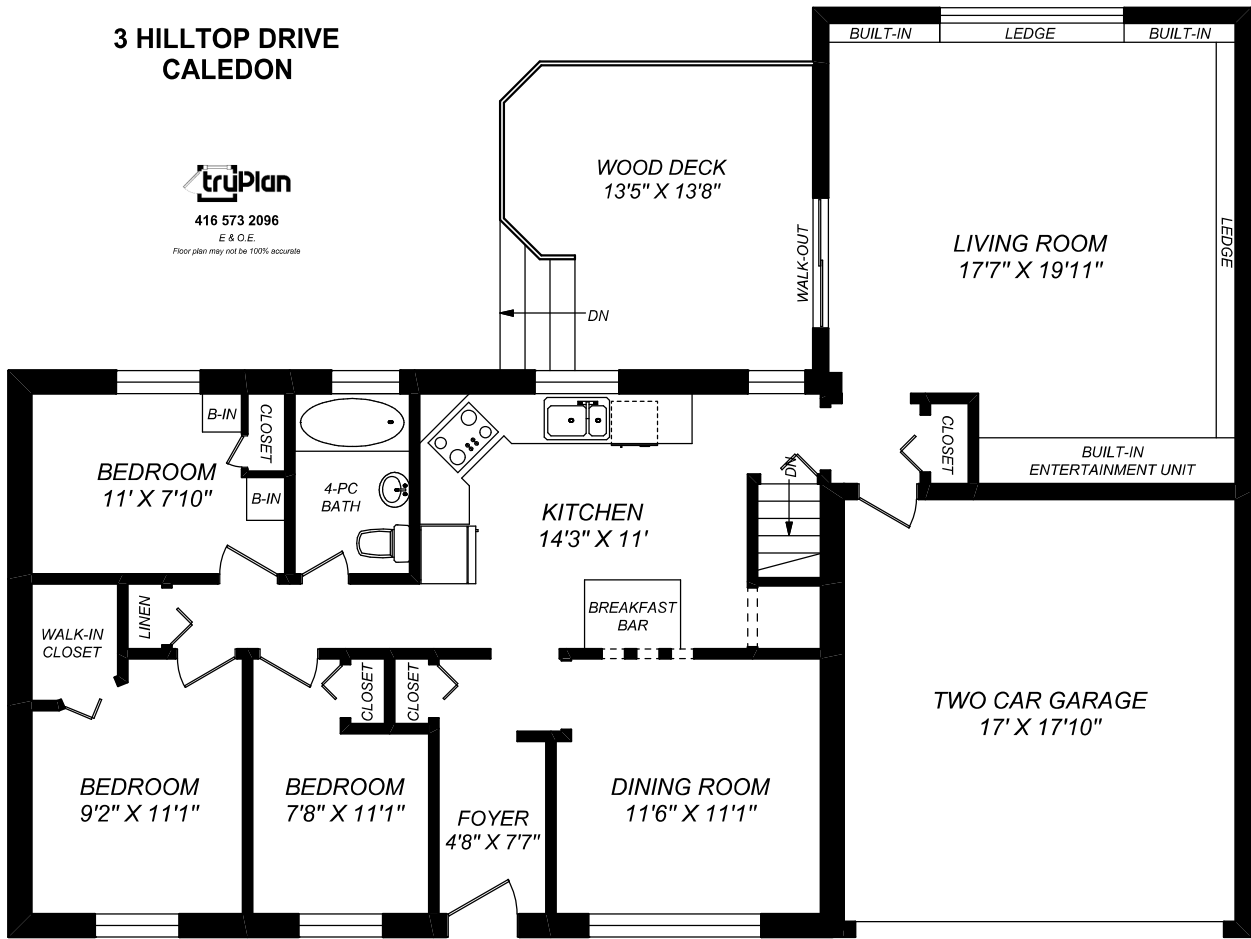

**3 HILLTOP DRIVE  
CALEDON**

416 573 2096

E & O.E.

Floor plan may not be 100% accurate

**MAIN FLOOR**  
**1288 SQUARE FEET**  
(CEILING HEIGHT : 8'-0")

**LOWER LEVEL**  
**1288 SQUARE FEET**  
(CEILING HEIGHT : 6'-6")