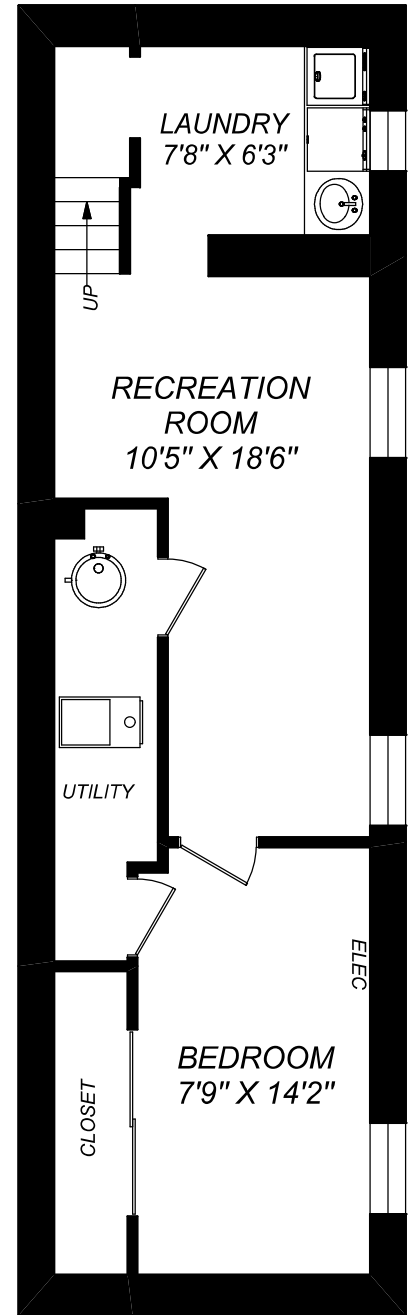

122 HAMPTON AVENUE

truPlan

416 573 2096

E & O.E.

Floor plan may not be 100% accurate.