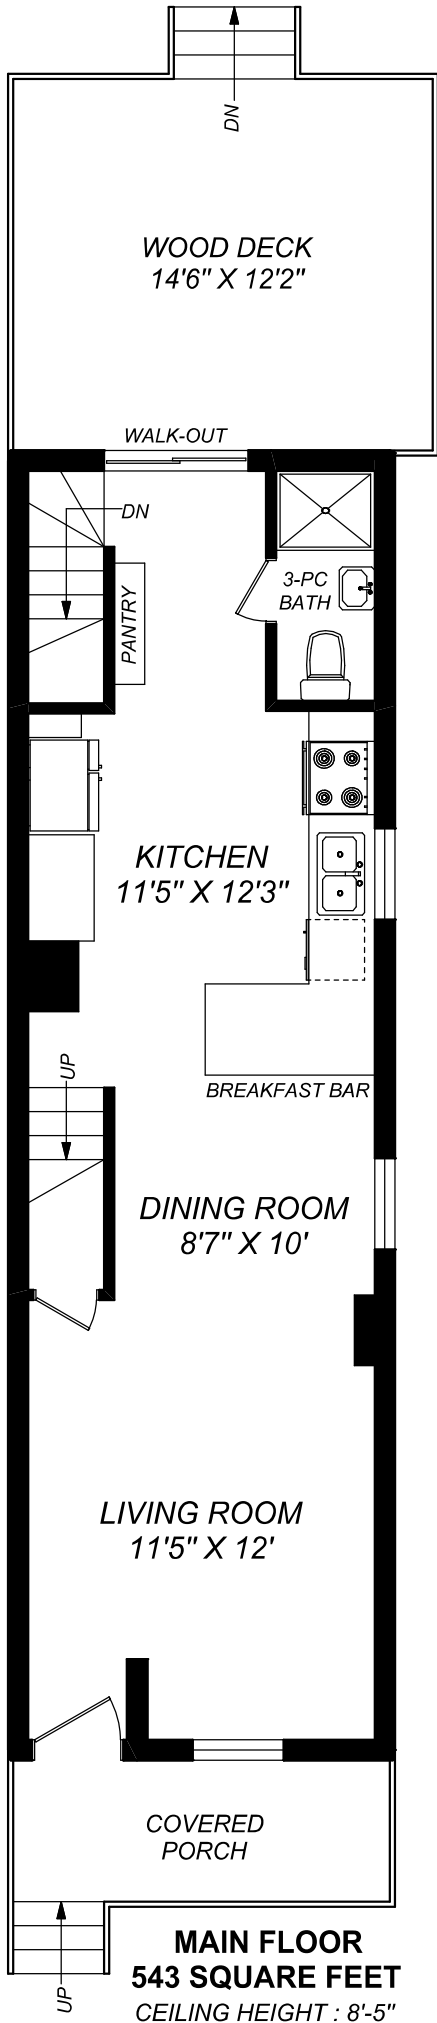

122 HAMPTON AVENUE

truPlan

416 573 2096

E & O.E.

Floor plan may not be 100% accurate.