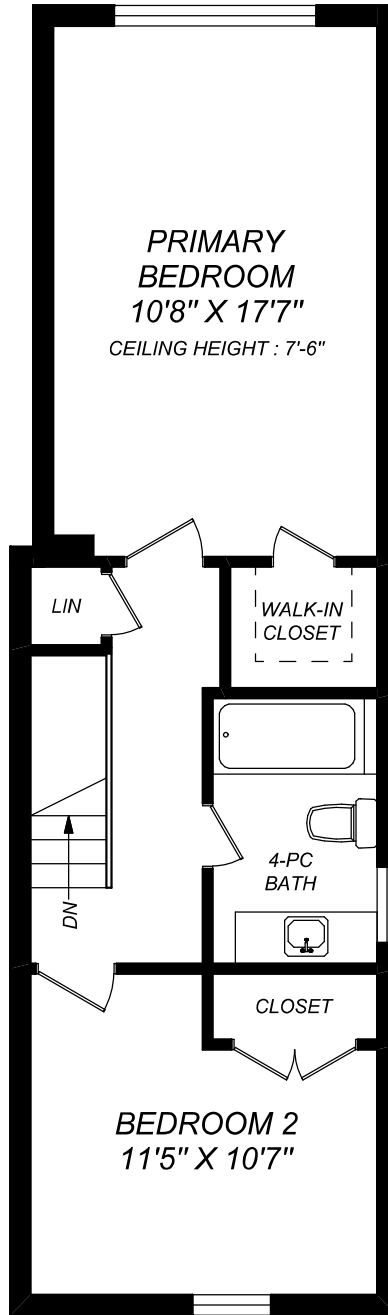

122 HAMPTON AVENUE

truPlan

416 573 2096

E & O.E.

Floor plan may not be 100% accurate.