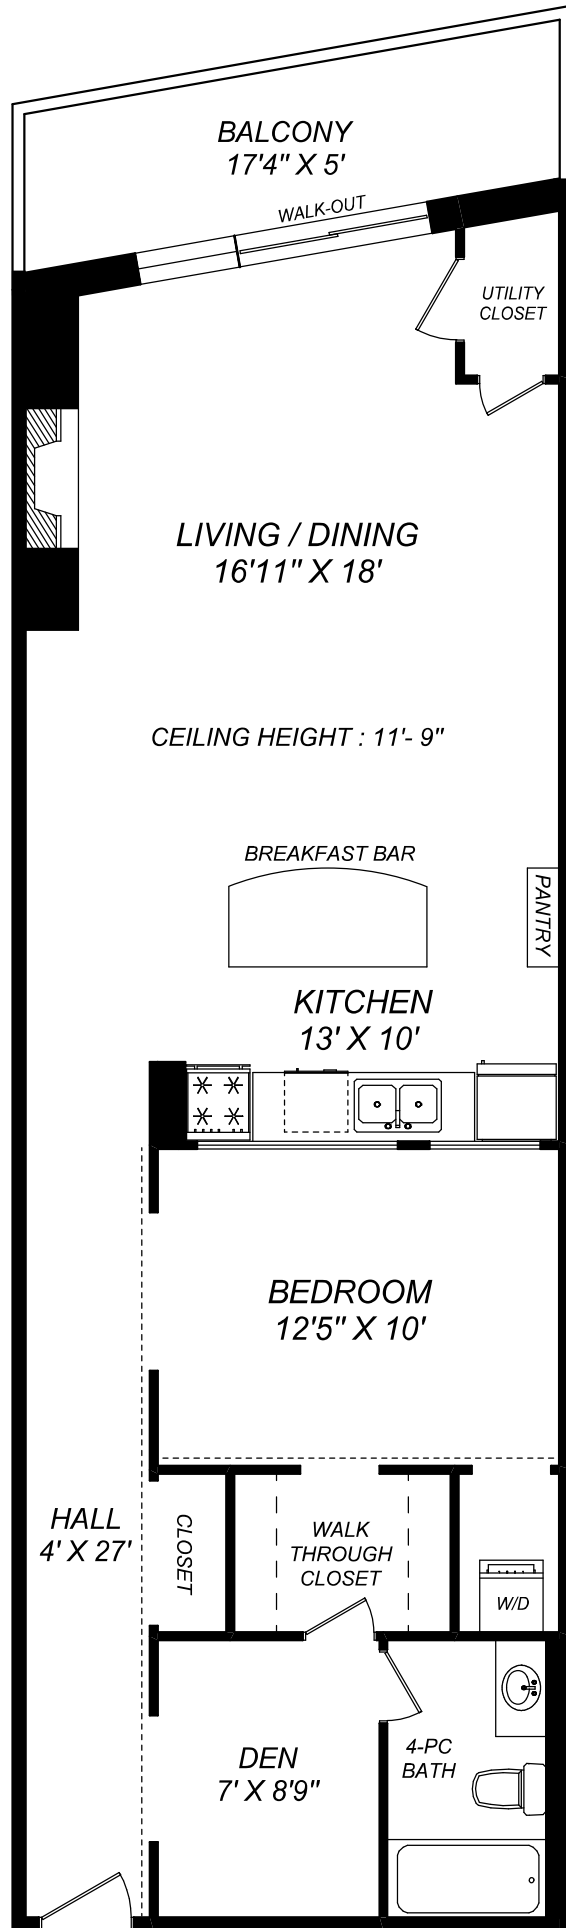

160 FALLINGBROOK ROAD - SUITE 104

927 SQUARE FEET

truPlan

416 573 2096

E & O.E.

Floor plan may not be 100% accurate.